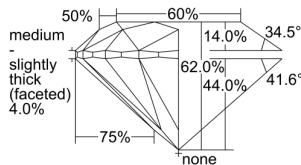

GIA®

FACSIMILE

GIA REPORT 6492254342

Verify this report at GIA.edu

GIA NATURAL DIAMOND DOSSIER®

May 02, 2024
GIA Report Number 6492254342
Shape and Cutting Style ..... Round Brilliant
Measurements ..... 4.42 - 4.44 x 2.75 mm

GRADING RESULTS

Carat Weight ..... 0.33 carat
Color Grade ..... E
Clarity Grade VS1
Cut Grade ..... Excellent

ADDITIONAL GRADING INFORMATION

Polish ..... Excellent
Symmetry ..... Excellent
Fluorescence ..... None
Clarity Characteristics..... Crystal, Cloud, Pinpoint
Inscription(s): GIA 6492254342

PROPORTIONS

Profile to actual proportions

GRADING SCALES

GIA COLOR SCALE	GIA CLARITY SCALE	GIA CUT SCALE	
D	FLAWLESS	EXCELLENT	
E	INTERNALLY FLAWLESS		
F		VVS₁	VERY GOOD
G	VVS₂		
H	VS₁	GOOD	
I	VS₂		
J	SI₁	FAIR	
K	SI₂		
L	I₁	POOR	
M	I₂		
N	I₃		
O			
P			
Q			
R			
S			
T			
U			
V			
W			
X			
Y			
Z