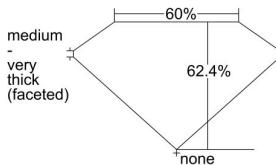

GIA®

FACSIMILE

GIA REPORT 6492258478

Verify this report at GIA.edu

GIA NATURAL DIAMOND DOSSIER®

May 03, 2024
GIA Report Number **6492258478**
Shape and Cutting Style ..... **Pear Brilliant**
Measurements ..... **7.21 x 4.38 x 2.74 mm**

GRADING RESULTS

Carat Weight ..... **0.51 carat**
Color Grade ..... **H**
Clarity Grade **VVS2**

ADDITIONAL GRADING INFORMATION

Polish ..... **Excellent**
Symmetry ..... **Excellent**
Fluorescence ..... **None**
Clarity Characteristics ..... **Needle, Pinpoint**
Inscription(s): **GIA 6492258478**

PROPORTIONS

Profile not to actual proportions

GRADING SCALES

GIA COLOR SCALE		GIA CLARITY SCALE			
COLORLESS	D	VERY VERY SLIGHTLY INCLUDED	FLAWLESS		
	E		INTERNALLY FLAWLESS		
	F	VERY SLIGHTLY INCLUDED	VVS₁		
	G		VVS₂		
	H		VS₁		
	NEAR COLORLESS	I	SLIGHTLY INCLUDED	VS₂	
		J		SI₁	
		FAINT	K	INCLUDED	SI₂
			L		I₁
			M		I₂
VERT LIGHT			N	INCLUDED	I₃
			O		
			P		
	Q				
LIGHT	R				
	S				
	T				
	U				
	V				
	Z