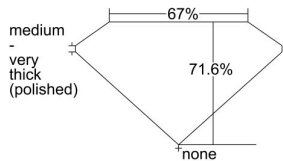

GIA®

FACSIMILE

GIA REPORT 6492260962

Verify this report at GIA.edu

GIA NATURAL DIAMOND DOSSIER®

May 14, 2024
GIA Report Number **6492260962**
Shape and Cutting Style ..... **Cut-Cornered Rectangular Modified Brilliant**
Measurements ..... **4.95 x 3.71 x 2.66 mm**

GRADING RESULTS

Carat Weight ..... **0.41 carat**
Color Grade ..... **I**
Clarity Grade **S11**

ADDITIONAL GRADING INFORMATION

Polish ..... **Excellent**
Symmetry ..... **Good**
Fluorescence ..... **Faint**
Clarity Characteristics ..... **Feather**
Inscription(s): **GIA 6492260962**

PROPORTIONS

Profile not to actual proportions

GRADING SCALES

GIA COLOR SCALE		GIA CLARITY SCALE			
COLORLESS	D	VERY VERY SLIGHTLY INCLUDED	FLAWLESS		
	E		INTERNALLY FLAWLESS		
	F	VERY SLIGHTLY INCLUDED	VVS₁		
	G		VVS₂		
	NEAR COLORLESS	H	SLIGHTLY INCLUDED	VS₁	
		I		VS₂	
		FAINT	J	INCLUDED	S1₁
			K		S1₂
	L		I₁		
	M		INCLUDED	I₂	
N	I₃				
O					
LIGHT	P				
	Q				
	R				
	S				
	T				
	U				
	V				
	W				
X					
Y					
Z