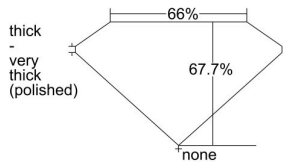

GIA®

FACSIMILE

GIA REPORT 6492263246

Verify this report at GIA.edu

GIA NATURAL DIAMOND DOSSIER®

May 10, 2024
GIA Report Number 6492263246
Shape and Cutting Style ..... **Cut-Cornered Rectangular Modified Brilliant**
Measurements ..... 5.04 x 3.74 x 2.53 mm

GRADING RESULTS

Carat Weight ..... 0.43 carat
Color Grade ..... G
Clarity Grade VS1

ADDITIONAL GRADING INFORMATION

Polish ..... Very Good
Symmetry ..... Very Good
Fluorescence ..... None
Clarity Characteristics..... Crystal, Pinpoint
Inscription(s): GIA 6492263246

PROPORTIONS

Profile not to actual proportions

GRADING SCALES

GIA COLOR SCALE		GIA CLARITY SCALE		
COLORLESS	D	VERY VERY SLIGHTLY INCLUDED	FLAWLESS	
	E		INTERNALLY FLAWLESS	
	F		VVS₁	
	G		VVS₂	
	NEAR COLORLESS	H	VERY SLIGHTLY INCLUDED	VS₁
		I		VS₂
		J	SLIGHTLY INCLUDED	SI₁
		K		SI₂
	FAINT	L	INCLUDED	I₁
		M		I₂
N		I₃		
O				
VERT LIGHT		P		
		Q		
		R		
		S		
LIGHT	T			
	U			
	V			
	W			
	X			
	Y			
	Z