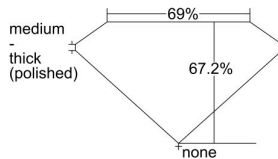

GIA®

FACSIMILE

GIA REPORT 6492263285

Verify this report at GIA.edu

GIA NATURAL DIAMOND DOSSIER®

May 10, 2024
GIA Report Number 6492263285
Shape and Cutting Style ..... **Cut-Cornered Rectangular Modified Brilliant**
Measurements ..... 5.07 x 3.76 x 2.53 mm

GRADING RESULTS

Carat Weight ..... 0.40 carat
Color Grade ..... E
Clarity Grade S11

ADDITIONAL GRADING INFORMATION

Polish ..... Very Good
Symmetry ..... Very Good
Fluorescence ..... Faint
Clarity Characteristics ..... Crystal
Inscription(s): GIA 6492263285

PROPORTIONS

Profile not to actual proportions

GRADING SCALES

GIA COLOR SCALE		GIA CLARITY SCALE			
COLORLESS	D	VERY VERY SLIGHTLY INCLUDED	FLAWLESS		
	E		INTERNALLY FLAWLESS		
	F	VERY SLIGHTLY INCLUDED	VVS₁		
	G		VVS₂		
	H		VS₁		
	NEAR COLORLESS	I	SLIGHTLY INCLUDED	VS₂	
		J		S1₁	
		FAINT	K	INCLUDED	S1₂
			L		I₁
			M		I₂
N			I₃		
VERT LIGHT	O	INCLUDED			
	P				
	Q				
	R				
	S				
	T				
	U				
	V				
LIGHT	W				
	X				
	Y				
	Z