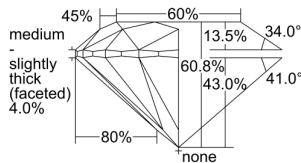

GIA®

FACSIMILE

GIA REPORT 6492266209

Verify this report at GIA.edu

GIA NATURAL DIAMOND DOSSIER®

May 03, 2024
GIA Report Number **6492266209**
Shape and Cutting Style ..... **Round Brilliant**
Measurements ..... **3.80 - 3.82 x 2.32 mm**

GRADING RESULTS

Carat Weight ..... **0.20 carat**
Color Grade ..... **G**
Clarity Grade **VS2**
Cut Grade ..... **Excellent**

ADDITIONAL GRADING INFORMATION

Polish ..... **Excellent**
Symmetry ..... **Excellent**
Fluorescence ..... **None**
Clarity Characteristics..... **Cloud, Crystal**
Inscription(s): **GIA 6492266209**

PROPORTIONS

Profile to actual proportions

GRADING SCALES

GIA COLOR SCALE	GIA CLARITY SCALE	GIA CUT SCALE	
D	FLAWLESS	EXCELLENT	
E	INTERNALLY FLAWLESS		
F		VVS₁	VERY GOOD
G	VVS₂		
H	VS₁	GOOD	
I	VS₂		
J	SI₁	FAIR	
K	SI₂		
L	I₁	POOR	
M	I₂		
N	I₃		
O			
P			
Q			
R			
S			
T			
U			
V			
W			
X			
Y			
Z