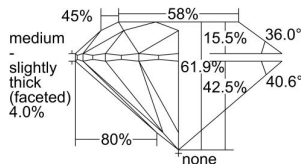

GIA®

FACSIMILE

GIA REPORT 6492267071

Verify this report at GIA.edu

GIA NATURAL DIAMOND DOSSIER®

May 03, 2024
GIA Report Number **6492267071**
Shape and Cutting Style ..... **Round Brilliant**
Measurements ..... **3.72 - 3.74 x 2.31 mm**

GRADING RESULTS

Carat Weight ..... **0.20 carat**
Color Grade ..... **E**
Clarity Grade **VVS2**
Cut Grade ..... **Excellent**

ADDITIONAL GRADING INFORMATION

Polish ..... **Excellent**
Symmetry ..... **Excellent**
Fluorescence ..... **Faint**
Clarity Characteristics..... **Cloud, Pinpoint**
Inscription(s): **GIA 6492267071**

PROPORTIONS

Profile to actual proportions

GRADING SCALES

GIA COLOR SCALE	GIA CLARITY SCALE	GIA CUT SCALE	
D	FLAWLESS	EXCELLENT	
E	INTERNALLY FLAWLESS		
F		VVS₁	VERY GOOD
G	VVS₂		
H	VS₁	GOOD	
I	VS₂		
J	SI₁	FAIR	
K	SI₂		
L	I₁	POOR	
M	I₂		
N	I₃		
O			
P			
Q			
R			
S			
T			
U			
V			
W			
X			
Y			
Z