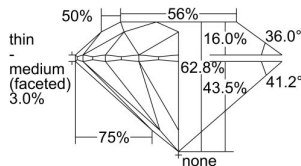

GIA®

FACSIMILE

GIA REPORT 6492267291

Verify this report at GIA.edu

GIA NATURAL DIAMOND DOSSIER®

May 13, 2024
GIA Report Number **6492267291**
Shape and Cutting Style ..... **Round Brilliant**
Measurements ..... **4.68 - 4.72 x 2.95 mm**

GRADING RESULTS

Carat Weight ..... **0.39 carat**
Color Grade ..... **K**
Clarity Grade **VVS1**
Cut Grade ..... **Excellent**

ADDITIONAL GRADING INFORMATION

Polish ..... **Excellent**
Symmetry ..... **Excellent**
Fluorescence ..... **Faint**
Clarity Characteristics..... **Cloud, Indented Natural**
Inscription(s): **GIA 6492267291**

PROPORTIONS

Profile to actual proportions

GRADING SCALES

GIA COLOR SCALE	GIA CLARITY SCALE	GIA CUT SCALE
COLOURLESS	FLAWLESS	EXCELLENT
D	INTERNALLY FLAWLESS	
E	VVS₁	VERY GOOD
F		
G	VS₁	GOOD
H		
I	SI₁	FAIR
J		
K	I₁	POOR
L		
M	I₂	
N	I₃	
O		
P		
Q		
R		
S		
T		
U		
V		
W		
X		
Y		
Z