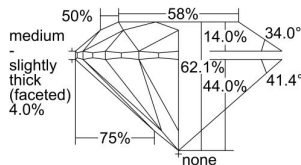

GIA®

FACSIMILE

GIA REPORT 6492268492

Verify this report at GIA.edu

GIA NATURAL DIAMOND DOSSIER®

May 03, 2024
GIA Report Number **6492268492**
Shape and Cutting Style ..... **Round Brilliant**
Measurements ..... **5.08 - 5.10 x 3.16 mm**

GRADING RESULTS

Carat Weight ..... **0.50 carat**
Color Grade ..... **K**
Clarity Grade **S11**
Cut Grade ..... **Excellent**

ADDITIONAL GRADING INFORMATION

Polish ..... **Excellent**
Symmetry ..... **Excellent**
Fluorescence ..... **None**
Clarity Characteristics..... **Cloud, Crystal, Feather**
Inscription(s): **GIA 6492268492**

PROPORTIONS

Profile to actual proportions

GRADING SCALES

GIA COLOR SCALE	GIA CLARITY SCALE	GIA CUT SCALE	
D	FLAWLESS	EXCELLENT	
E	INTERNALLY FLAWLESS		
F		VVS₁	VERY GOOD
G	VVS₂		
H	VS₁	GOOD	
I	VS₂		
J	S1₁	FAIR	
K	S1₂		
L	I₁	POOR	
M	I₂		
N	I₃		
O			
P			
Q			
R			
S			
T			
U			
V			
W			
X			
Y			
Z