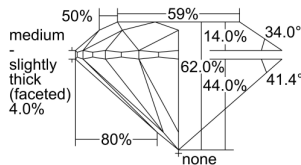

GIA®

FACSIMILE

GIA REPORT 6492268663

Verify this report at GIA.edu

GIA NATURAL DIAMOND DOSSIER®

May 06, 2024
GIA Report Number **6492268663**
Shape and Cutting Style ..... **Round Brilliant**
Measurements ..... **4.62 - 4.65 x 2.87 mm**

GRADING RESULTS

Carat Weight ..... **0.38 carat**
Color Grade ..... **D**
Clarity Grade **VS1**
Cut Grade ..... **Excellent**

ADDITIONAL GRADING INFORMATION

Polish ..... **Excellent**
Symmetry ..... **Excellent**
Fluorescence ..... **None**
Clarity Characteristics..... **Feather, Cloud**
Inscription(s): **GIA 6492268663**

PROPORTIONS

Profile to actual proportions

GRADING SCALES

GIA COLOR SCALE	GIA CLARITY SCALE	GIA CUT SCALE	
D	FLAWLESS	EXCELLENT	
E	INTERNALLY FLAWLESS		
F		VVS₁	VERY GOOD
G	VVS₂		
H	VS₁	GOOD	
I	VS₂		
J	SI₁	FAIR	
K	SI₂		
L	I₁	POOR	
M	I₂		
N	I₃		
O			
P			
Q			
R			
S			
T			
U			
V			
W			
X			
Y			
Z