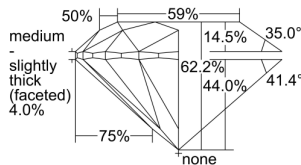

GIA®

FACSIMILE

GIA REPORT 6492269222

Verify this report at GIA.edu

GIA NATURAL DIAMOND DOSSIER®

May 10, 2024
GIA Report Number 6492269222
Shape and Cutting Style ..... Round Brilliant
Measurements ..... 4.94 - 4.97 x 3.09 mm

GRADING RESULTS

Carat Weight ..... 0.47 carat
Color Grade ..... H
Clarity Grade VVS1
Cut Grade ..... Excellent

ADDITIONAL GRADING INFORMATION

Polish ..... Excellent
Symmetry ..... Excellent
Fluorescence ..... None
Clarity Characteristics ..... Pinpoint, Feather
Inscription(s): GIA 6492269222

PROPORTIONS

Profile to actual proportions