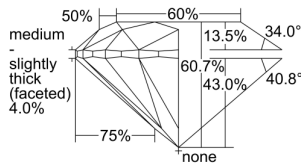

GIA®

FACSIMILE

GIA REPORT 6492269673

Verify this report at GIA.edu

GIA NATURAL DIAMOND DOSSIER®

May 03, 2024
GIA Report Number **6492269673**
Shape and Cutting Style ..... **Round Brilliant**
Measurements ..... **3.76 - 3.77 x 2.29 mm**

GRADING RESULTS

Carat Weight ..... **0.20 carat**
Color Grade ..... **I**
Clarity Grade **VVS1**
Cut Grade ..... **Excellent**

ADDITIONAL GRADING INFORMATION

Polish ..... **Excellent**
Symmetry ..... **Excellent**
Fluorescence ..... **None**
Clarity Characteristics ..... **Feather**
Inscription(s): **GIA 6492269673**

PROPORTIONS

Profile to actual proportions

GRADING SCALES

GIA COLOR SCALE	GIA CLARITY SCALE	GIA CUT SCALE	
D	FLAWLESS	EXCELLENT	
E	INTERNALLY FLAWLESS		
F		VVS₁	VERY GOOD
G	VVS₂		
H	VS₁	GOOD	
I	VS₂		
J	SI₁	FAIR	
K	SI₂		
L	I₁	POOR	
M	I₂		
N	I₃		
O			
P			
Q			
R			
S			
T			
U			
V			
W			
X			
Y			
Z