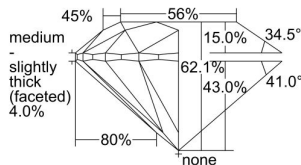

GIA®

FACSIMILE

GIA REPORT 6492272075

Verify this report at GIA.edu

GIA NATURAL DIAMOND DOSSIER®

May 06, 2024
GIA Report Number **6492272075**
Shape and Cutting Style ..... **Round Brilliant**
Measurements ..... **4.63 - 4.65 x 2.89 mm**

GRADING RESULTS

Carat Weight ..... **0.38 carat**
Color Grade ..... **E**
Clarity Grade **VVS1**
Cut Grade ..... **Excellent**

ADDITIONAL GRADING INFORMATION

Polish ..... **Excellent**
Symmetry ..... **Excellent**
Fluorescence ..... **Medium Blue**
Clarity Characteristics..... **Pinpoint, Surface Graining**
Inscription(s): **GIA 6492272075**

PROPORTIONS

Profile to actual proportions

GRADING SCALES

GIA COLOR SCALE	GIA CLARITY SCALE	GIA CUT SCALE	
D	FLAWLESS	EXCELLENT	
E	INTERNALLY FLAWLESS		
F		VVS₁	VERY GOOD
G	VVS₂		
H	VS₁	GOOD	
I	VS₂		
J	SI₁	FAIR	
K	SI₂		
L	I₁	POOR	
M	I₂		
N	I₃		
O			
P			
Q			
R			
S			
T			
U			
V			
W			
X			
Y			
Z