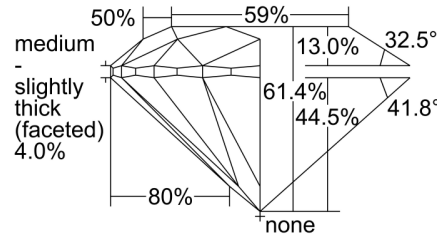

GIA NATURAL DIAMOND GRADING REPORT

May 14, 2024  
 GIA Report Number ..... 6492279687  
 Shape and Cutting Style ..... Round Brilliant  
 Measurements ..... 7.34 - 7.38 x 4.52 mm

GRADING RESULTS

Carat Weight ..... 1.50 carat  
 Color Grade ..... K  
 Clarity Grade ..... SI2  
 Cut Grade ..... Excellent

PROPORTIONS

Profile to actual proportions

CLARITY CHARACTERISTICS

KEY TO SYMBOLS\*

-  Feather
-  Etch Channel
-  Cloud
-  Knot
-  Needle

\* Red symbols denote internal characteristics (inclusions). Green or black symbols denote external characteristics (blemishes). Diagram is an approximate representation of the diamond, and symbols shown indicate type, position, and approximate size of clarity characteristics. All clarity characteristics may not be shown. Details of finish are not shown.