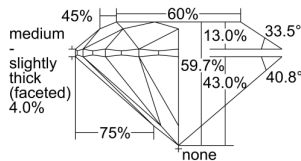

GIA®

FACSIMILE

GIA REPORT 6492280336

Verify this report at GIA.edu

GIA NATURAL DIAMOND DOSSIER®

May 06, 2024
GIA Report Number 6492280336
Shape and Cutting Style ..... Round Brilliant
Measurements ..... 4.34 - 4.36 x 2.60 mm

GRADING RESULTS

Carat Weight ..... 0.30 carat
Color Grade ..... D
Clarity Grade VS1
Cut Grade ..... Excellent

ADDITIONAL GRADING INFORMATION

Polish ..... Excellent
Symmetry ..... Excellent
Fluorescence ..... Faint
Clarity Characteristics..... Crystal, Pinpoint
Inscription(s): GIA 6492280336

PROPORTIONS

Profile to actual proportions

GRADING SCALES

GIA COLOR SCALE	GIA CLARITY SCALE	GIA CUT SCALE
D	FLAWLESS	EXCELLENT
E	FLAWLESS	
F	INTERNALLY FLAWLESS	VERY GOOD
G	VVS₁	
H	VVS₂	GOOD
I	VS₁	
J	VS₂	FAIR
K	SI₁	
L	SI₂	POOR
M	I₁	
N	I₂	
O	I₃	
P		
Q		
R		
S		
T		
U		
V		
W		
X		
Y		
Z