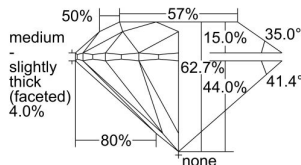

GIA®

FACSIMILE

GIA REPORT 6492284054

Verify this report at GIA.edu

GIA NATURAL DIAMOND DOSSIER®

May 08, 2024
GIA Report Number 6492284054
Shape and Cutting Style ..... Round Brilliant
Measurements ..... 4.11 - 4.13 x 2.58 mm

GRADING RESULTS

Carat Weight ..... 0.27 carat
Color Grade ..... G
Clarity Grade VS1
Cut Grade ..... Excellent

ADDITIONAL GRADING INFORMATION

Polish ..... Excellent
Symmetry ..... Excellent
Fluorescence ..... Faint
Clarity Characteristics..... Crystal, Pinpoint
Inscription(s): GIA 6492284054

PROPORTIONS

Profile to actual proportions

GRADING SCALES

GIA COLOR SCALE	GIA CLARITY SCALE	GIA CUT SCALE	
D	FLAWLESS	EXCELLENT	
E	INTERNALLY FLAWLESS		
F		VVS₁	VERY GOOD
G	VVS₂		
H	VS₁	GOOD	
I	VS₂		
J	SI₁	FAIR	
K	SI₂		
L	I₁	POOR	
M	I₂		
N	I₃		
O			
P			
Q			
R			
S			
T			
U			
V			
W			
X			
Y			
Z