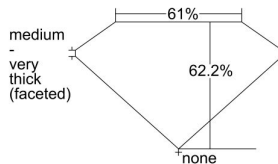

GIA®

FACSIMILE

GIA REPORT 6492285683

Verify this report at GIA.edu

GIA NATURAL DIAMOND DOSSIER®

May 08, 2024
GIA Report Number 6492285683
Shape and Cutting Style ..... Pear Brilliant
Measurements ..... 7.48 x 4.91 x 3.06 mm

GRADING RESULTS

Carat Weight ..... 0.66 carat
Color Grade ..... D
Clarity Grade VS1

ADDITIONAL GRADING INFORMATION

Polish ..... Very Good
Symmetry ..... Very Good
Fluorescence ..... None
Clarity Characteristics..... Crystal, Cloud, Needle, Pinpoint
Inscription(s): GIA 6492285683

PROPORTIONS

Profile not to actual proportions

GRADING SCALES

GIA COLOR SCALE		GIA CLARITY SCALE			
COLORLESS	D	VERY VERY SLIGHTLY INCLUDED	FLAWLESS		
	E		INTERNALLY FLAWLESS		
	F	VERY SLIGHTLY INCLUDED	VVS₁		
	G		VVS₂		
	H		VS₁		
	NEAR COLORLESS	I	SLIGHTLY INCLUDED	VS₂	
		J		SI₁	
		FAINT	K	INCLUDED	SI₂
			L		I₁
			M		I₂
VERT LIGHT	N	LIGHT	I₃		
	O				
	P				
	Q				
	R