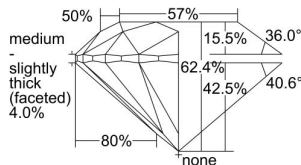

GIA®

FACSIMILE

GIA REPORT 6492286145

Verify this report at GIA.edu

GIA NATURAL DIAMOND DOSSIER®

May 07, 2024
GIA Report Number 6492286145
Shape and Cutting Style ..... Round Brilliant
Measurements ..... 5.04 - 5.06 x 3.15 mm

GRADING RESULTS

Carat Weight ..... 0.50 carat
Color Grade I
Clarity Grade VS1
Cut Grade ..... Excellent

ADDITIONAL GRADING INFORMATION

Polish ..... Excellent
Symmetry ..... Excellent
Fluorescence ..... None
Clarity Characteristics ..... Crystal, Cloud
Inscription(s): GIA 6492286145

PROPORTIONS

Profile to actual proportions

GRADING SCALES

GIA COLOR SCALE	GIA CLARITY SCALE	GIA CUT SCALE	
D	FLAWLESS	EXCELLENT	
E	INTERNALLY FLAWLESS		
F		VVS₁	VERY GOOD
G	VVS₂		
H	VS₁	GOOD	
I	VS₂		
J	SI₁	FAIR	
K	SI₂		
L	I₁	POOR	
M	I₂		
N	I₃		
O			
P			
Q			
R			
S			
T			
U			
V			
W			
X			
Y			
Z