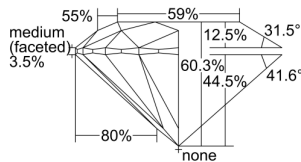

GIA®

FACSIMILE

GIA REPORT 6492287271

Verify this report at GIA.edu

GIA NATURAL DIAMOND DOSSIER®

May 08, 2024
GIA Report Number 6492287271
Shape and Cutting Style ..... Round Brilliant
Measurements ..... 4.67 - 4.69 x 2.82 mm

GRADING RESULTS

Carat Weight ..... 0.37 carat
Color Grade ..... D
Clarity Grade VS2
Cut Grade ..... Excellent

ADDITIONAL GRADING INFORMATION

Polish ..... Excellent
Symmetry ..... Excellent
Fluorescence ..... None
Clarity Characteristics ..... Crystal
Inscription(s): GIA 6492287271

PROPORTIONS

Profile to actual proportions

GRADING SCALES

GIA COLOR SCALE	GIA CLARITY SCALE	GIA CUT SCALE	
D	FLAWLESS	EXCELLENT	
E	INTERNALLY FLAWLESS		
F		VVS₁	VERY GOOD
G	VVS₂		
H	VS₁	GOOD	
I	VS₂		
J	SI₁	FAIR	
K	SI₂		
L	I₁	POOR	
M	I₂		
N	I₃		
O			
P			
Q			
R			
S			
T			
U			
V			
W			
X			
Y			
Z