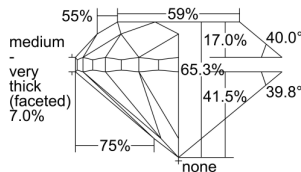

GIA®

FACSIMILE

GIA REPORT 6492288073

Verify this report at GIA.edu

GIA NATURAL DIAMOND DOSSIER®

May 08, 2024
GIA Report Number **6492288073**
Shape and Cutting Style ..... **Round Brilliant**
Measurements ..... **4.06 - 4.12 x 2.67 mm**

GRADING RESULTS

Carat Weight ..... **0.30 carat**
Color Grade ..... **G**
Clarity Grade **S11**
Cut Grade ..... **Good**

ADDITIONAL GRADING INFORMATION

Polish ..... **Excellent**
Symmetry ..... **Very Good**
Fluorescence ..... **None**
Clarity Characteristics ..... **Crystal**
Inscription(s): **GIA 6492288073**

PROPORTIONS

Profile to actual proportions

GRADING SCALES

GIA COLOR SCALE

COLOURESS	D
	E
	F
	G
	H
	I
	J
NEAR COLOURESS	K
	L
FAIN	M
	N
	O
	P
VERY LIGHT	Q
	R
	S
	T
	U
	V
LIGHT	W
	X
	Y
	Z

GIA CLARITY SCALE

FLAWLESS	VERY VERY SLIGHTLY INCLUDED	VVS₁	VVS₂	VS₁	VS₂	S1₁	S1₂	I₁	I₂	I₃	
											FLAWLESS
INTERNALLY FLAWLESS	VERY SLIGHTLY INCLUDED										

GIA CUT SCALE

EXCELLENT
VERY GOOD
GOOD
FAIR
POOR