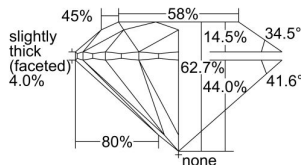

GIA®

FACSIMILE

GIA REPORT 6492288476

Verify this report at GIA.edu

GIA NATURAL DIAMOND DOSSIER®

May 08, 2024
GIA Report Number 6492288476
Shape and Cutting Style ..... Round Brilliant
Measurements ..... 5.05 - 5.08 x 3.17 mm

GRADING RESULTS

Carat Weight ..... 0.50 carat
Color Grade I
Clarity Grade VS2
Cut Grade ..... Excellent

ADDITIONAL GRADING INFORMATION

Polish ..... Excellent
Symmetry ..... Excellent
Fluorescence ..... None
Clarity Characteristics ..... Crystal, Cloud
Inscription(s): GIA 6492288476

PROPORTIONS

Profile to actual proportions

GRADING SCALES

GIA COLOR SCALE

COLORESS	D
	E
	F
	G
	H
	I
	J
NEAR COLORESS	K
	L
FAIN	M
	N
	O
	P
	Q
VERY LIGHT	R
	S
	T
	U
	V
	W
	X
	Y
LIGHT	Z

GIA CLARITY SCALE

FLAWLESS	INTERNAL FLAWLESS	
		FLAWLESS
VERY VERY SLIGHTLY INCLUDED	VVS₁	
	VVS₂	
VERY SLIGHTLY INCLUDED	VS₁	
	VS₂	
SLIGHTLY INCLUDED	SI₁	
	SI₂	
INCLUDED	I₁	
	I₂	
	I₃	

GIA CUT SCALE

EXCELLENT
VERY GOOD
GOOD
FAIR
POOR