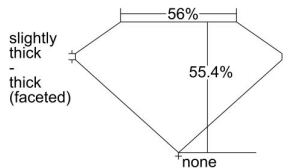

GIA®

FACSIMILE

GIA REPORT 6492293454

Verify this report at GIA.edu

GIA NATURAL DIAMOND DOSSIER®

May 08, 2024
GIA Report Number 6492293454
Shape and Cutting Style ..... Oval Brilliant
Measurements ..... 7.56 x 5.06 x 2.80 mm

GRADING RESULTS

Carat Weight ..... 0.70 carat
Color Grade I
Clarity Grade VS1

ADDITIONAL GRADING INFORMATION

Polish ..... Excellent
Symmetry ..... Very Good
Fluorescence ..... None
Clarity Characteristics ..... Feather, Pinpoint
Inscription(s): GIA 6492293454

PROPORTIONS

Profile not to actual proportions

GRADING SCALES

GIA COLOR SCALE		GIA CLARITY SCALE		
NEAR COLORLESS	D	VERY VERY SLIGHTLY INCLUDED	FLAWLESS	
	E		INTERNALLY FLAWLESS	
	F	VERY SLIGHTLY INCLUDED	VS₁	
	G		VS₂	
	H		VS₁	
	FAINT	I	SLIGHTLY INCLUDED	SI₁
		J		SI₂
		K	INCLUDED	I₁
		L		I₂
		M		I₃
N				
O				
LIGHT	P			
	Q			
	R			
	S			
	T			
	U			
	V			
	W			
	X			
	Y			
	Z