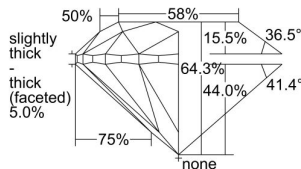

GIA®

FACSIMILE

GIA REPORT 6492295434

Verify this report at GIA.edu

GIA NATURAL DIAMOND DOSSIER®

May 08, 2024
GIA Report Number 6492295434
Shape and Cutting Style ..... Round Brilliant
Measurements ..... 6.05 - 6.10 x 3.90 mm

GRADING RESULTS

Carat Weight ..... 0.91 carat
Color Grade ..... J
Clarity Grade VS2
Cut Grade ..... Very Good

ADDITIONAL GRADING INFORMATION

Polish ..... Excellent
Symmetry ..... Excellent
Fluorescence ..... None
Clarity Characteristics ..... Crystal
Inscription(s): GIA 6492295434

PROPORTIONS

Profile to actual proportions