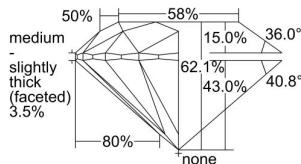

GIA®

FACSIMILE

GIA REPORT 6492299434

Verify this report at GIA.edu

GIA NATURAL DIAMOND DOSSIER®

May 08, 2024
GIA Report Number 6492299434
Shape and Cutting Style ..... Round Brilliant
Measurements ..... 4.96 - 4.98 x 3.09 mm

GRADING RESULTS

Carat Weight ..... 0.47 carat
Color Grade ..... F
Clarity Grade S11
Cut Grade ..... Excellent

ADDITIONAL GRADING INFORMATION

Polish ..... Very Good
Symmetry ..... Excellent
Fluorescence ..... Medium Blue
Clarity Characteristics ..... Crystal, Feather
Inscription(s): GIA 6492299434, 92591009

PROPORTIONS

Profile to actual proportions