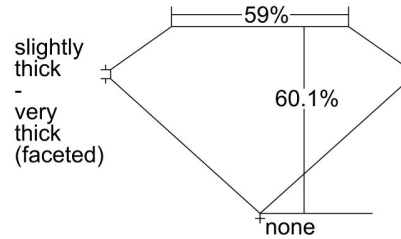

GIA NATURAL DIAMOND GRADING REPORT

May 13, 2024
 GIA Report Number 6492301879
 Shape and Cutting Style Oval Brilliant
 Measurements 9.32 x 6.05 x 3.64 mm

GRADING RESULTS

Carat Weight 1.41 carat
 Color Grade K
 Clarity Grade VS1

ADDITIONAL GRADING INFORMATION

Polish Excellent
 Symmetry Excellent
 Fluorescence None

Inscription(s): GIA 6492301879

Comments: Clouds are not shown. Pinpoints are not shown.

PROPORTIONS

Profile not to actual proportions

CLARITY CHARACTERISTICS

KEY TO SYMBOLS*

Needle

* Red symbols denote internal characteristics (inclusions). Green or black symbols denote external characteristics (blemishes). Diagram is an approximate representation of the diamond, and symbols shown indicate type, position, and approximate size of clarity characteristics. All clarity characteristics may not be shown. Details of finish are not shown.