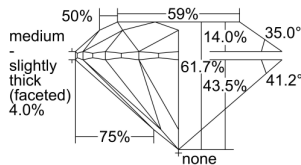

GIA®

FACSIMILE

GIA REPORT 6492307808

Verify this report at GIA.edu

GIA NATURAL DIAMOND DOSSIER®

May 10, 2024
GIA Report Number **6492307808**
Shape and Cutting Style ..... **Round Brilliant**
Measurements ..... **5.10 - 5.12 x 3.15 mm**

GRADING RESULTS

Carat Weight ..... **0.51 carat**
Color Grade ..... **E**
Clarity Grade **VS1**
Cut Grade ..... **Excellent**

ADDITIONAL GRADING INFORMATION

Polish ..... **Excellent**
Symmetry ..... **Excellent**
Fluorescence ..... **Faint**
Clarity Characteristics..... **Crystal, Pinpoint**
Inscription(s): **GIA 6492307808**

PROPORTIONS

Profile to actual proportions

GRADING SCALES

GIA COLOR SCALE	GIA CLARITY SCALE	GIA CUT SCALE	
D	FLAWLESS	EXCELLENT	
E	INTERNALLY FLAWLESS		
F		VVS₁	VERY GOOD
G	VVS₂		
H	VS₁	GOOD	
I	VS₂		
J	SI₁	FAIR	
K	SI₂		
L	I₁	POOR	
M	I₂		
N	I₃		
O			
P			
Q			
R			
S			
T			
U			
V			
W			
X			
Y			
Z