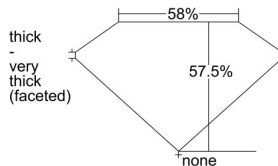

GIA®

FACSIMILE

GIA REPORT 6492325627

Verify this report at GIA.edu

GIA NATURAL DIAMOND DOSSIER®

May 10, 2024
GIA Report Number 6492325627
Shape and Cutting Style ..... Heart Brilliant
Measurements ..... 6.08 x 6.58 x 3.78 mm

GRADING RESULTS

Carat Weight ..... 0.91 carat
Color Grade ..... D
Clarity Grade VS1

ADDITIONAL GRADING INFORMATION

Polish ..... Very Good
Symmetry ..... Excellent
Fluorescence ..... None
Clarity Characteristics ..... Crystal, Pinpoint, Needle
Inscription(s): GIA 6492325627

PROPORTIONS

Profile not to actual proportions

GRADING SCALES

GIA COLOR SCALE		GIA CLARITY SCALE			
COLORLESS	D	VERY VERY SLIGHTLY INCLUDED	FLAWLESS		
	E		INTERNALLY FLAWLESS		
	F	VERY SLIGHTLY INCLUDED	VVS₁		
	G		VVS₂		
	H		VS₁		
	NEAR COLORLESS	I	SLIGHTLY INCLUDED	VS₂	
		J		SI₁	
		FAINT	K	INCLUDED	SI₂
			L		I₁
			M		I₂
VERTICALLY LIGHT	N	LIGHT	I₃		
	O				
	P				
	Q				
	R