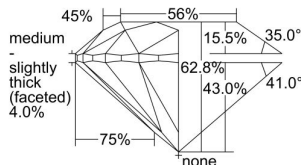

GIA®

FACSIMILE

GIA REPORT 6492327271

Verify this report at GIA.edu

GIA NATURAL DIAMOND DOSSIER®

May 10, 2024
GIA Report Number **6492327271**
Shape and Cutting Style ..... **Round Brilliant**
Measurements ..... **4.90 - 4.93 x 3.08 mm**

GRADING RESULTS

Carat Weight ..... **0.46 carat**
Color Grade ..... **D**
Clarity Grade **VS1**
Cut Grade ..... **Excellent**

ADDITIONAL GRADING INFORMATION

Polish ..... **Excellent**
Symmetry ..... **Excellent**
Fluorescence ..... **Faint**
Clarity Characteristics..... **Cloud**
Inscription(s): **GIA 6492327271**

PROPORTIONS

Profile to actual proportions

GRADING SCALES

GIA COLOR SCALE

COLORLESS	D
	E
	F
	G
	H
	I
	J
NEAR COLORLESS	K
	L
FAIN	M
	N
	O
	P
VERY LIGHT	Q
	R
	S
	T
	U
	V
LIGHT	W
	X
	Y
	Z

GIA CLARITY SCALE

FLAWLESS	VERY VERY SLIGHTLY INCLUDED	VS₁	SLIGHTLY SLIGHTLY INCLUDED	SI₁	
					SI₂
INTERNALLY FLAWLESS	VERY SLIGHTLY INCLUDED	VS₂	SLIGHTLY INCLUDED	I₁	
					I₂
VVS₁	VERY SLIGHTLY INCLUDED	VS₁	SLIGHTLY INCLUDED	I₃	
					I₂
VVS₂	VERY SLIGHTLY INCLUDED	VS₂	SLIGHTLY INCLUDED	I₃	
					I₃

GIA CUT SCALE

EXCELLENT
VERY GOOD
GOOD
FAIR
POOR