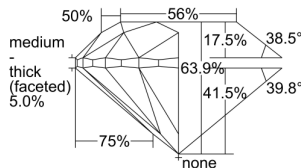

GIA®

FACSIMILE

GIA REPORT 6492336061

Verify this report at GIA.edu

GIA NATURAL DIAMOND DOSSIER®

May 13, 2024
GIA Report Number 6492336061
Shape and Cutting Style ..... Round Brilliant
Measurements ..... 4.94 - 4.97 x 3.16 mm

GRADING RESULTS

Carat Weight ..... 0.50 carat
Color Grade ..... D
Clarity Grade VVS1
Cut Grade ..... Very Good

ADDITIONAL GRADING INFORMATION

Polish ..... Excellent
Symmetry ..... Excellent
Fluorescence ..... None
Clarity Characteristics ..... Pinpoint
Inscription(s): GIA 6492336061

PROPORTIONS

Profile to actual proportions

GRADING SCALES

GIA COLOR SCALE	GIA CLARITY SCALE	GIA CUT SCALE	
D	FLAWLESS	EXCELLENT	
E	INTERNALLY FLAWLESS		
F		VVS₁	VERY GOOD
G	VVS₂		
H	VS₁	GOOD	
I	VS₂		
J	SI₁	FAIR	
K	SI₂		
L	I₁	POOR	
M			
N	I₂		
O	I₃		
P			
Q			
R			
S			
T			
U			
V			
W			
X			
Y			
Z