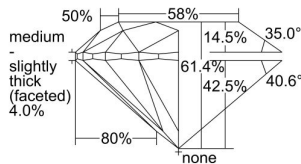

GIA®

FACSIMILE

GIA REPORT 6492336145

Verify this report at GIA.edu

GIA NATURAL DIAMOND DOSSIER®

May 13, 2024
GIA Report Number 6492336145
Shape and Cutting Style ..... Round Brilliant
Measurements ..... 4.83 - 4.86 x 2.98 mm

GRADING RESULTS

Carat Weight ..... 0.43 carat
Color Grade ..... D
Clarity Grade VS2
Cut Grade ..... Excellent

ADDITIONAL GRADING INFORMATION

Polish ..... Excellent
Symmetry ..... Excellent
Fluorescence ..... None
Clarity Characteristics ..... Crystal
Inscription(s): GIA 6492336145

PROPORTIONS

Profile to actual proportions

GRADING SCALES

GIA COLOR SCALE	GIA CLARITY SCALE	GIA CUT SCALE	
D	FLAWLESS	EXCELLENT	
E	INTERNALLY FLAWLESS		
F		VVS₁	VERY GOOD
G	VVS₂		
H	VS₁	GOOD	
I	VS₂		
J	SI₁	FAIR	
K	SI₂		
L	I₁	POOR	
M	I₂		
N	I₃		
O			
P			
Q			
R			
S			
T			
U			
V			
W			
X			
Y			
Z