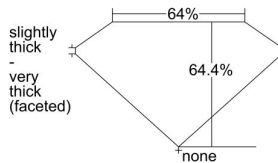

GIA®

FACSIMILE

GIA REPORT 6492339431

Verify this report at GIA.edu

GIA NATURAL DIAMOND DOSSIER®

May 13, 2024
GIA Report Number 6492339431
Shape and Cutting Style ..... Oval Brilliant
Measurements ..... 7.19 x 5.03 x 3.24 mm

GRADING RESULTS

Carat Weight ..... 0.80 carat
Color Grade ..... G
Clarity Grade VVS2

ADDITIONAL GRADING INFORMATION

Polish ..... Excellent
Symmetry ..... Very Good
Fluorescence ..... None
Clarity Characteristics ..... Cloud, Pinpoint
Inscription(s): GIA 6492339431

PROPORTIONS

Profile not to actual proportions

GRADING SCALES

GIA COLOR SCALE		GIA CLARITY SCALE			
COLORLESS	D	VERY VERY SLIGHTLY INCLUDED	FLAWLESS		
	E		INTERNALLY FLAWLESS		
	F		VVS₁		
	G		VVS₂		
	NEAR COLORLESS	H	VERY SLIGHTLY INCLUDED	VS₁	
		I		VS₂	
		FAINT	J	SLIGHTLY INCLUDED	SI₁
			K		SI₂
	L		INCLUDED		I₁
	M			I₂	
N	I₃				
VERT LIGHT	O		LIGHT		
	P				
	Q				
	R				
	S				
	T				
	U				
	V				
W					
X					
Y					
Z