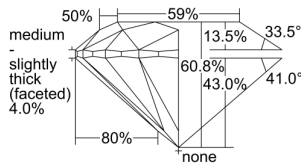

GIA®

FACSIMILE

GIA REPORT 6492343271

Verify this report at GIA.edu

GIA NATURAL DIAMOND DOSSIER®

June 27, 2024
GIA Report Number **6492343271**
Shape and Cutting Style ..... **Round Brilliant**
Measurements ..... **4.83 - 4.84 x 2.94 mm**

GRADING RESULTS

Carat Weight ..... **0.42 carat**
Color Grade ..... **I**
Clarity Grade **VVS1**
Cut Grade ..... **Excellent**

ADDITIONAL GRADING INFORMATION

Polish ..... **Excellent**
Symmetry ..... **Excellent**
Fluorescence ..... **Faint**
Clarity Characteristics ..... **Pinpoint**
Inscription(s): **GIA 6492343271**

PROPORTIONS

Profile to actual proportions

GRADING SCALES

GIA COLOR SCALE	GIA CLARITY SCALE	GIA CUT SCALE	
D	FLAWLESS	EXCELLENT	
E	INTERNALLY FLAWLESS		
F		VVS₁	VERY GOOD
G	VVS₂		
H	VS₁	GOOD	
I	VS₂		
J	SI₁	FAIR	
K	SI₂		
L	I₁	POOR	
M	I₂		
N	I₃		
O			
P			
Q			
R			
S			
T			
U			
V			
W			
X			
Y			
Z