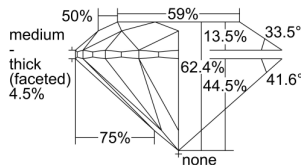

GIA®

FACSIMILE

GIA REPORT 6492352073

Verify this report at GIA.edu

GIA NATURAL DIAMOND DOSSIER®

May 13, 2024
GIA Report Number **6492352073**
Shape and Cutting Style ..... **Round Brilliant**
Measurements ..... **4.23 - 4.28 x 2.66 mm**

GRADING RESULTS

Carat Weight ..... **0.30 carat**
Color Grade ..... **D**
Clarity Grade **S11**
Cut Grade ..... **Very Good**

ADDITIONAL GRADING INFORMATION

Polish ..... **Excellent**
Symmetry ..... **Very Good**
Fluorescence ..... **None**
Clarity Characteristics ..... **Crystal**
Inscription(s): **GIA 6492352073**

PROPORTIONS

Profile to actual proportions

GRADING SCALES

GIA COLOR SCALE	GIA CLARITY SCALE	GIA CUT SCALE
D	FLAWLESS	EXCELLENT
E	FLAWLESS	
F	INTERNALLY FLAWLESS	VERY GOOD
G	FLAWLESS	
H	VVS₁	GOOD
I	VVS₂	
J	VS₁	FAIR
K	VS₂	
L	S1₁	POOR
M	S1₂	
N	I₁	
O	I₂	
P	I₃	
Q		
R		
S		
T		
U		
V		
W		
X		
Y		
Z