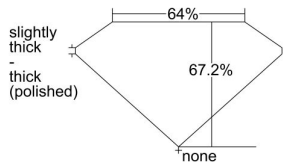

GIA®

FACSIMILE

GIA REPORT 6492363076

Verify this report at GIA.edu

GIA NATURAL DIAMOND DOSSIER®

May 16, 2024
GIA Report Number **6492363076**
Shape and Cutting Style ..... **Cut-Cornered Rectangular Modified Brilliant**
Measurements ..... **5.39 x 4.14 x 2.78 mm**

GRADING RESULTS

Carat Weight ..... **0.56 carat**
Color Grade ..... **H**
Clarity Grade **S11**

ADDITIONAL GRADING INFORMATION

Polish ..... **Excellent**
Symmetry ..... **Excellent**
Fluorescence ..... **None**
Clarity Characteristics ..... **Feather**
Inscription(s): **GIA 6492363076**

PROPORTIONS

Profile not to actual proportions

GRADING SCALES

GIA COLOR SCALE		GIA CLARITY SCALE			
COLORLESS	D	VERY VERY SLIGHTLY INCLUDED	FLAWLESS		
	E		INTERNALLY FLAWLESS		
	F	VERY SLIGHTLY INCLUDED	VVS₁		
	G		VVS₂		
	H		VS₁		
	NEAR COLORLESS	I	SLIGHTLY INCLUDED	VS₂	
		J		S1₁	
		FAINT	K	INCLUDED	S1₂
			L		I₁
			M		I₂
VERT LIGHT	N	INCLUDED	I₃		
	O				
	P				
	Q				
	R				
	S				
	T				
LIGHT	U				
	V				
	W				
	X				
Y					
Z