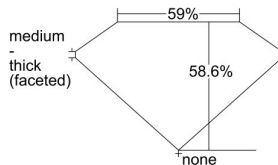

GIA®

FACSIMILE

GIA REPORT 6492370367

Verify this report at GIA.edu

GIA NATURAL DIAMOND DOSSIER®

May 15, 2024
GIA Report Number **6492370367**
Shape and Cutting Style ..... **Heart Brilliant**
Measurements ..... **5.61 x 6.49 x 3.80 mm**

GRADING RESULTS

Carat Weight ..... **0.83 carat**
Color Grade ..... **G**
Clarity Grade **VVS1**

ADDITIONAL GRADING INFORMATION

Polish ..... **Excellent**
Symmetry ..... **Excellent**
Fluorescence ..... **None**
Clarity Characteristics ..... **Cloud**
Inscription(s): **GIA 6492370367**

PROPORTIONS

Profile not to actual proportions

GRADING SCALES

GIA COLOR SCALE		GIA CLARITY SCALE			
COLORLESS	D	VERY VERY SLIGHTLY INCLUDED	FLAWLESS		
	E		INTERNALLY FLAWLESS		
	F		VVS₁		
	NEAR COLORLESS	G	VVS₂		
		H	VERY SLIGHTLY INCLUDED	VS₁	
		I		VS₂	
		FAINT	J	SLIGHTLY INCLUDED	SI₁
			K		SI₂
	L		INCLUDED		I₁
	M			I₂	
LIGHT	N			I₃	
	O				
	P				
	Q				
	R