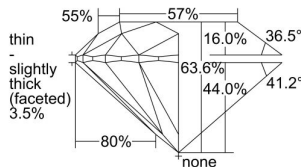

GIA®

FACSIMILE

GIA REPORT 6492370466

Verify this report at GIA.edu

GIA NATURAL DIAMOND DOSSIER®

May 15, 2024
GIA Report Number **6492370466**
Shape and Cutting Style ..... **Round Brilliant**
Measurements ..... **6.06 - 6.11 x 3.87 mm**

GRADING RESULTS

Carat Weight ..... **0.90 carat**
Color Grade ..... **K**
Clarity Grade **VS1**
Cut Grade ..... **Excellent**

ADDITIONAL GRADING INFORMATION

Polish ..... **Excellent**
Symmetry ..... **Excellent**
Fluorescence ..... **Strong Blue**
Clarity Characteristics. **Crystal, Indented Natural, Cloud, Pinpoint**
Inscription(s): **GIA 6492370466**

PROPORTIONS

Profile to actual proportions