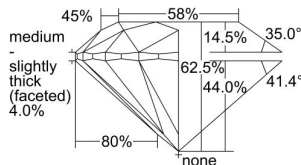

GIA®

FACSIMILE

GIA REPORT 6492371741

Verify this report at GIA.edu

GIA NATURAL DIAMOND DOSSIER®

May 15, 2024
GIA Report Number 6492371741
Shape and Cutting Style ..... Round Brilliant
Measurements ..... 4.51 - 4.54 x 2.83 mm

GRADING RESULTS

Carat Weight ..... 0.36 carat
Color Grade ..... E
Clarity Grade VS1
Cut Grade ..... Excellent

ADDITIONAL GRADING INFORMATION

Polish ..... Excellent
Symmetry ..... Excellent
Fluorescence ..... None
Clarity Characteristics..... Crystal, Needle, Pinpoint
Inscription(s): GIA 6492371741

PROPORTIONS

Profile to actual proportions

GRADING SCALES

GIA COLOR SCALE	GIA CLARITY SCALE	GIA CUT SCALE	
D	FLAWLESS	EXCELLENT	
E	INTERNALLY FLAWLESS		
F		VVS₁	VERY GOOD
G	VVS₂		
H	VS₁	GOOD	
I	VS₂		
J	SI₁	FAIR	
K	SI₂		
L	I₁	POOR	
M	I₂		
N	I₃		
O			
P			
Q			
R			
S			
T			
U			
V			
W			
X			
Y			
Z