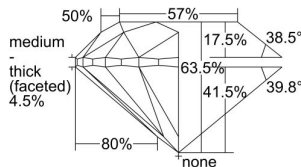

GIA®

FACSIMILE

GIA REPORT 6492383321

Verify this report at GIA.edu

GIA NATURAL DIAMOND DOSSIER®

May 16, 2024
GIA Report Number **6492383321**
Shape and Cutting Style ..... **Round Brilliant**
Measurements ..... **4.17 - 4.20 x 2.66 mm**

GRADING RESULTS

Carat Weight ..... **0.30 carat**
Color Grade ..... **J**
Clarity Grade **S11**
Cut Grade ..... **Very Good**

ADDITIONAL GRADING INFORMATION

Polish ..... **Excellent**
Symmetry ..... **Very Good**
Fluorescence ..... **Faint**
Clarity Characteristics..... **Crystal, Cloud**
Inscription(s): **GIA 6492383321**

PROPORTIONS

Profile to actual proportions

GRADING SCALES

GIA COLOR SCALE	GIA CLARITY SCALE	GIA CUT SCALE
COLORESS	FLAWLESS	EXCELLENT
D	INTERNALLY FLAWLESS	
E	VVS₁	VERY GOOD
F		
G	VS₁	GOOD
H		
I	SI₁	FAIR
J		
K	I₁	POOR
L		
M	I₂	
N	I₃	
O		
P		
Q		
R		
S		
T		
U		
V		
W		
X		
Y		
Z