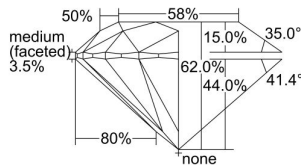

GIA®

FACSIMILE

GIA REPORT

6492383684

Verify this report at GIA.edu

GIA NATURAL DIAMOND DOSSIER®

May 16, 2024
GIA Report Number **6492383684**
Shape and Cutting Style ..... **Round Brilliant**
Measurements ..... **4.83 - 4.85 x 3.00 mm**

GRADING RESULTS

Carat Weight ..... **0.43 carat**
Color Grade ..... **F**
Clarity Grade **VS2**
Cut Grade ..... **Excellent**

ADDITIONAL GRADING INFORMATION

Polish ..... **Excellent**
Symmetry ..... **Excellent**
Fluorescence ..... **None**
Clarity Characteristics..... **Crystal, Cloud**
Inscription(s): **GIA 6492383684**

PROPORTIONS

Profile to actual proportions

GRADING SCALES

GIA COLOR SCALE	GIA CLARITY SCALE	GIA CUT SCALE	
D	FLAWLESS	EXCELLENT	
E	INTERNALLY FLAWLESS		
F		VVS₁	VERY GOOD
G	VVS₂		
H	VS₁	GOOD	
I	VS₂		
J	SI₁	FAIR	
K	SI₂		
L	I₁	POOR	
M			
N			
O	I₂		
P			
Q	I₃		
R			
S			
T			
U			
V			
W			
X			
Y			
Z