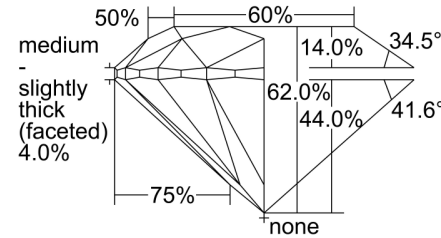

GIA NATURAL DIAMOND GRADING REPORT

May 17, 2024
GIA Report Number 6492383926
Shape and Cutting Style Round Brilliant
Measurements 6.38 - 6.41 x 3.97 mm

GRADING RESULTS

Carat Weight 1.00 carat
Color Grade D
Clarity Grade SI1
Cut Grade Excellent

ADDITIONAL GRADING INFORMATION

Polish Excellent
Symmetry Excellent
Fluorescence None
Inscription(s): GIA 6492383926
Comments: Pinpoints are not shown.

PROPORTIONS

Profile to actual proportions

CLARITY CHARACTERISTICS

KEY TO SYMBOLS*

- Crystal
- ~ Feather
- ∖ Needle

* Red symbols denote internal characteristics (inclusions). Green or black symbols denote external characteristics (blemishes). Diagram is an approximate representation of the diamond, and symbols shown indicate type, position, and approximate size of clarity characteristics. All clarity characteristics may not be shown. Details of finish are not shown.