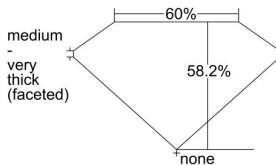

GIA®

FACSIMILE

GIA REPORT 6492385440

Verify this report at GIA.edu

GIA NATURAL DIAMOND DOSSIER®

May 16, 2024
GIA Report Number **6492385440**
Shape and Cutting Style ..... **Marquise Brilliant**
Measurements ..... **8.08 x 4.09 x 2.38 mm**

GRADING RESULTS

Carat Weight ..... **0.48 carat**
Color Grade ..... **E**
Clarity Grade **VS1**

ADDITIONAL GRADING INFORMATION

Polish ..... **Excellent**
Symmetry ..... **Very Good**
Fluorescence ..... **None**
Clarity Characteristics..... **Crystal, Cloud, Pinpoint, Needle**
Inscription(s): **GIA 6492385440**

PROPORTIONS

Profile not to actual proportions

GRADING SCALES

GIA COLOR SCALE		GIA CLARITY SCALE	
COLORLESS	D	VERY VERY SLIGHTLY INCLUDED	FLAWLESS
	E		INTERNALLY FLAWLESS
	F		VVS₁
	G		VVS₂
	H		VS₁
	I		VS₂
	J		SI₁
	K		SI₂
	L		I₁
	M		I₂
NEAR COLORLESS	N	SLIGHTLY INCLUDED	I₃
	O		
	P		
	Q		
FAINT	R		
	S		
	T		
	U		
VERT LIGHT	V		
	W		
	X		
	Y		
LIGHT	Z