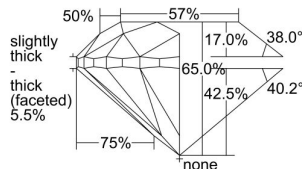

GIA®

FACSIMILE

GIA REPORT 6492387924

Verify this report at GIA.edu

GIA NATURAL DIAMOND DOSSIER®

May 22, 2024
GIA Report Number **6492387924**
Shape and Cutting Style ..... **Round Brilliant**
Measurements ..... **5.95 - 6.02 x 3.89 mm**

GRADING RESULTS

Carat Weight ..... **0.91 carat**
Color Grade ..... **J**
Clarity Grade **VS1**
Cut Grade ..... **Very Good**

ADDITIONAL GRADING INFORMATION

Polish ..... **Excellent**
Symmetry ..... **Very Good**
Fluorescence ..... **None**
Clarity Characteristics..... **Cloud, Crystal**
Inscription(s): **GIA 6492387924**

PROPORTIONS

Profile to actual proportions

GRADING SCALES

GIA COLOR SCALE	GIA CLARITY SCALE	GIA CUT SCALE	
D	FLAWLESS	EXCELLENT	
E	INTERNALLY FLAWLESS		
F		VVS₁	VERY GOOD
G	VVS₂		
H	VS₁	GOOD	
I	VS₂		
J	SI₁	FAIR	
K	SI₂		
L	I₁	POOR	
M	I₂		
N	I₃		
O			
P			
Q			
R			
S			
T			
U			
V			
W			
X			
Y			
Z