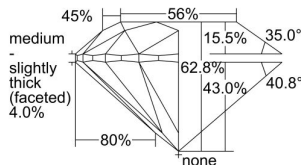

GIA®

FACSIMILE

GIA REPORT 6492394601

Verify this report at GIA.edu

GIA NATURAL DIAMOND DOSSIER®

May 17, 2024
GIA Report Number **6492394601**
Shape and Cutting Style ..... **Round Brilliant**
Measurements ..... **5.16 - 5.19 x 3.25 mm**

GRADING RESULTS

Carat Weight ..... **0.54 carat**
Color Grade ..... **F**
Clarity Grade ..... **Internally Flawless**
Cut Grade ..... **Excellent**

ADDITIONAL GRADING INFORMATION

Polish ..... **Excellent**
Symmetry ..... **Excellent**
Fluorescence ..... **None**
Clarity Characteristics..... **Minor Details of Polish**
Inscription(s): **GIA 6492394601**

PROPORTIONS

Profile to actual proportions

GRADING SCALES

GIA COLOR SCALE	GIA CLARITY SCALE	GIA CUT SCALE	
D	FLAWLESS	EXCELLENT	
E	INTERNALLY FLAWLESS		
F		VVS₁	VERY GOOD
G	VVS₂		
H	VS₁	GOOD	
I	VS₂		
J	SI₁	FAIR	
K	SI₂		
L	I₁	POOR	
M			
N			
O	I₂		
P			
Q	I₃		
R			
S			
T			
U			
V			
W			
X			
Y			
Z