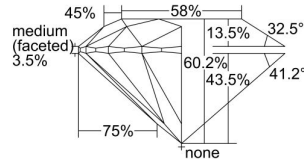

GIA®

FACSIMILE

GIA REPORT 6492397636

Verify this report at GIA.edu

GIA NATURAL DIAMOND DOSSIER®

May 27, 2024
GIA Report Number **6492397636**
Shape and Cutting Style ..... **Round Brilliant**
Measurements ..... **4.38 - 4.40 x 2.64 mm**

GRADING RESULTS

Carat Weight ..... **0.30 carat**
Color Grade ..... **G**
Clarity Grade ..... **Internally Flawless**
Cut Grade ..... **Excellent**

ADDITIONAL GRADING INFORMATION

Polish ..... **Excellent**
Symmetry ..... **Excellent**
Fluorescence ..... **Faint**
Clarity Characteristics..... **Minor Details of Polish**
Inspection(s): GIA 6492397636

PROPORTIONS

Profile to actual proportions

GRADING SCALES

GIA COLOR SCALE	GIA CLARITY SCALE	GIA CUT SCALE	
D	FLAWLESS	EXCELLENT	
E	INTERNALLY FLAWLESS		
F		VVS₁	VERY GOOD
G	VVS₂		
H	VS₁	GOOD	
I	VS₂		
J	SI₁	FAIR	
K	SI₂		
L	I₁	POOR	
M			
N			
O	I₂		
P			
Q	I₃		
R			
S			
T			
U			
V			
W			
X			
Y			
Z