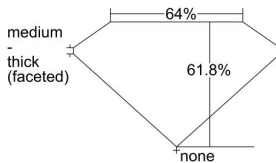

GIA®

FACSIMILE

GIA REPORT 6492397759

Verify this report at GIA.edu

GIA NATURAL DIAMOND DOSSIER®

May 16, 2024
GIA Report Number **6492397759**
Shape and Cutting Style ..... **Marquise Brilliant**
Measurements ..... **7.83 x 4.24 x 2.62 mm**

GRADING RESULTS

Carat Weight ..... **0.50 carat**
Color Grade ..... **D**
Clarity Grade **VVS1**

ADDITIONAL GRADING INFORMATION

Polish ..... **Excellent**
Symmetry ..... **Very Good**
Fluorescence ..... **Faint**
Clarity Characteristics ..... **Pinpoint**
Inscription(s): **GIA 6492397759**

PROPORTIONS

Profile not to actual proportions

GRADING SCALES

GIA COLOR SCALE		GIA CLARITY SCALE			
COLORLESS	D	VERY VERY SLIGHTLY INCLUDED	FLAWLESS		
	E		INTERNALLY FLAWLESS		
	F		VVS₁		
	NEAR COLORLESS	G	VERY SLIGHTLY INCLUDED	VVS₂	
		H		VS₁	
		FAINT	I	SLIGHTLY INCLUDED	VS₂
			J		SI₁
	K		SI₂		
	LIGHT		L	INCLUDED	I₁
			M		I₂
N			I₃		
O					
P					
Q					
R