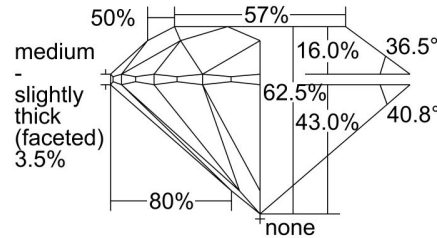

### GIA NATURAL DIAMOND GRADING REPORT

May 22, 2024  
 GIA Report Number ..... 6492401843  
 Shape and Cutting Style ..... Round Brilliant  
 Measurements ..... 7.74 - 7.78 x 4.85 mm

### GRADING RESULTS

Carat Weight ..... 1.80 carat  
 Color Grade ..... E  
 Clarity Grade ..... VS2  
 Cut Grade ..... Excellent

### PROPORTIONS

Profile to actual proportions