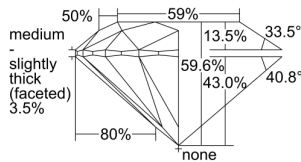

GIA®

FACSIMILE

GIA REPORT 6492405070

Verify this report at GIA.edu

GIA NATURAL DIAMOND DOSSIER®

May 20, 2024
GIA Report Number **6492405070**
Shape and Cutting Style ..... **Round Brilliant**
Measurements ..... **4.36 - 4.38 x 2.61 mm**

GRADING RESULTS

Carat Weight ..... **0.30 carat**
Color Grade ..... **H**
Clarity Grade **VS1**
Cut Grade ..... **Excellent**

ADDITIONAL GRADING INFORMATION

Polish ..... **Excellent**
Symmetry ..... **Excellent**
Fluorescence ..... **None**
Clarity Characteristics ..... **Crystal**
Inscription(s): **GIA 6492405070**

PROPORTIONS

Profile to actual proportions

GRADING SCALES

GIA COLOR SCALE	GIA CLARITY SCALE	GIA CUT SCALE
D	FLAWLESS	EXCELLENT
E	FLAWLESS	
F	INTERNALLY FLAWLESS	VERY GOOD
G	FLAWLESS	
H	VVS₁	GOOD
I	VVS₂	
J	VS₁	FAIR
K	VS₂	
L	SI₁	POOR
M	SI₂	
N	I₁	
O	I₂	
P	I₃	
Q		
R		
S		
T		
U		
V		
W		
X		
Y		
Z