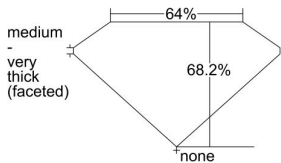

GIA®

FACSIMILE

GIA REPORT 6492407251

Verify this report at GIA.edu

GIA NATURAL DIAMOND DOSSIER®

May 20, 2024
GIA Report Number **6492407251**
Shape and Cutting Style ..... **Cushion Modified Brilliant**
Measurements ..... **4.76 x 4.33 x 2.95 mm**

GRADING RESULTS

Carat Weight ..... **0.51 carat**
Color Grade ..... **F**
Clarity Grade **VS1**

ADDITIONAL GRADING INFORMATION

Polish ..... **Excellent**
Symmetry ..... **Excellent**
Fluorescence ..... **None**
Clarity Characteristics..... **Cloud, Crystal, Pinpoint, Needle**
Inscription(s): **GIA 6492407251**

PROPORTIONS

Profile not to actual proportions

GRADING SCALES

GIA COLOR SCALE		GIA CLARITY SCALE	
COLORLESS	D	VERY VERY SLIGHTLY INCLUDED	FLAWLESS
	E		INTERNALLY FLAWLESS
	F		VVS₁
	G		VVS₂
	H		VS₁
	I		VS₂
	J		SI₁
	K		SI₂
	L		I₁
	M		I₂
NEAR COLORLESS	N	SLIGHTLY INCLUDED	I₃
	O		
	P		
	Q		
FAINT	R		
	S		
	T		
	U		
VERT LIGHT	V		
	W		
	X		
	Y		
LIGHT	Z