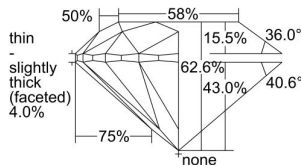

GIA®

FACSIMILE

GIA REPORT 6492410690

Verify this report at GIA.edu

GIA NATURAL DIAMOND DOSSIER®

May 23, 2024
GIA Report Number 6492410690
Shape and Cutting Style ..... Round Brilliant
Measurements ..... 5.74 - 5.78 x 3.61 mm

GRADING RESULTS

Carat Weight ..... 0.75 carat
Color Grade ..... F
Clarity Grade VS1
Cut Grade ..... Excellent

ADDITIONAL GRADING INFORMATION

Polish ..... Excellent
Symmetry ..... Excellent
Fluorescence ..... None
Clarity Characteristics..... Crystal, Pinpoint, Cloud
Inscription(s): GIA 6492410690

PROPORTIONS

GRADING SCALES

GIA COLOR SCALE	GIA CLARITY SCALE	GIA CUT SCALE
COLOURLESS	FLAWLESS	EXCELLENT
D	INTERNALLY FLAWLESS	
E	VVS₁	VERY GOOD
F		
G	VVS₂	
H	VS₁	GOOD
I		
J	VS₂	
K	SI₁	FAIR
L		
M	SI₂	
N	I₁	POOR
O		
P	I₂	
Q	I₃	
R		
S		
T		
U		
V		
W		
X		
Y		
Z