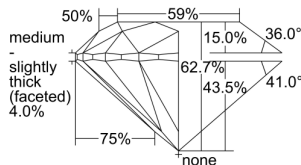

GIA®

FACSIMILE

GIA REPORT 6492411736

Verify this report at GIA.edu

GIA NATURAL DIAMOND DOSSIER®

May 20, 2024
GIA Report Number **6492411736**
Shape and Cutting Style ..... **Round Brilliant**
Measurements ..... **6.21 - 6.27 x 3.91 mm**

GRADING RESULTS

Carat Weight ..... **0.96 carat**
Color Grade ..... **I**
Clarity Grade **S11**
Cut Grade ..... **Excellent**

ADDITIONAL GRADING INFORMATION

Polish ..... **Excellent**
Symmetry ..... **Excellent**
Fluorescence ..... **None**
Clarity Characteristics..... **Crystal, Feather**
Inscription(s): **GIA 6492411736**

PROPORTIONS

Profile to actual proportions

GRADING SCALES

GIA COLOR SCALE	GIA CLARITY SCALE	GIA CUT SCALE
D	FLAWLESS	EXCELLENT
E	INTERNALLY FLAWLESS	
F	VVS₁	VERY GOOD
G		
H	VS₁	GOOD
I		
J	SI₁	FAIR
K		
L	I₁	POOR
M		
N	I₂	
O		
P	I₃	
Q		
R		
S		
T		
U		
V		
W		
X		
Y		
Z